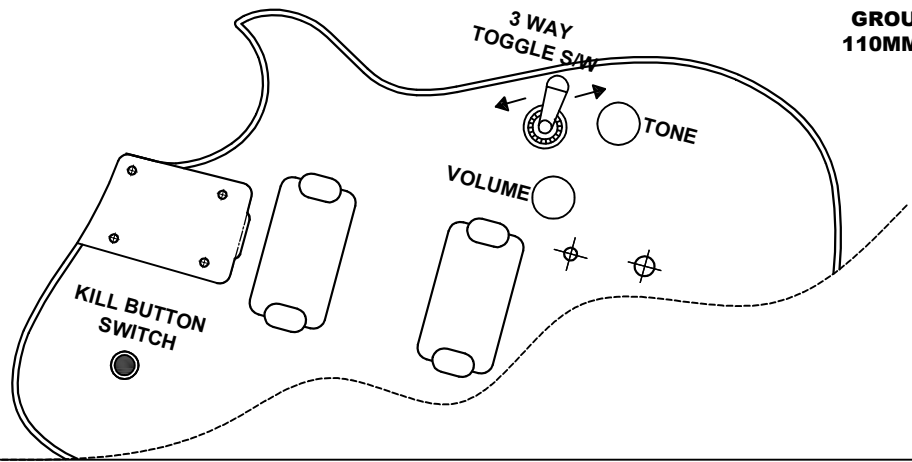

3 WAY TOGGLE SWITCH

MANSON HUMBUCKER PICKUP SET (FRONT)

MANSON HUMBUCKER PICKUP SET (REAR)

PT. CORT INDONESIA			
MODEL NAME	CORT MBM-2H		
DRAWING ON			
APPROVED BY	CHECKED BY	DESIGN BY	DRAWING BY