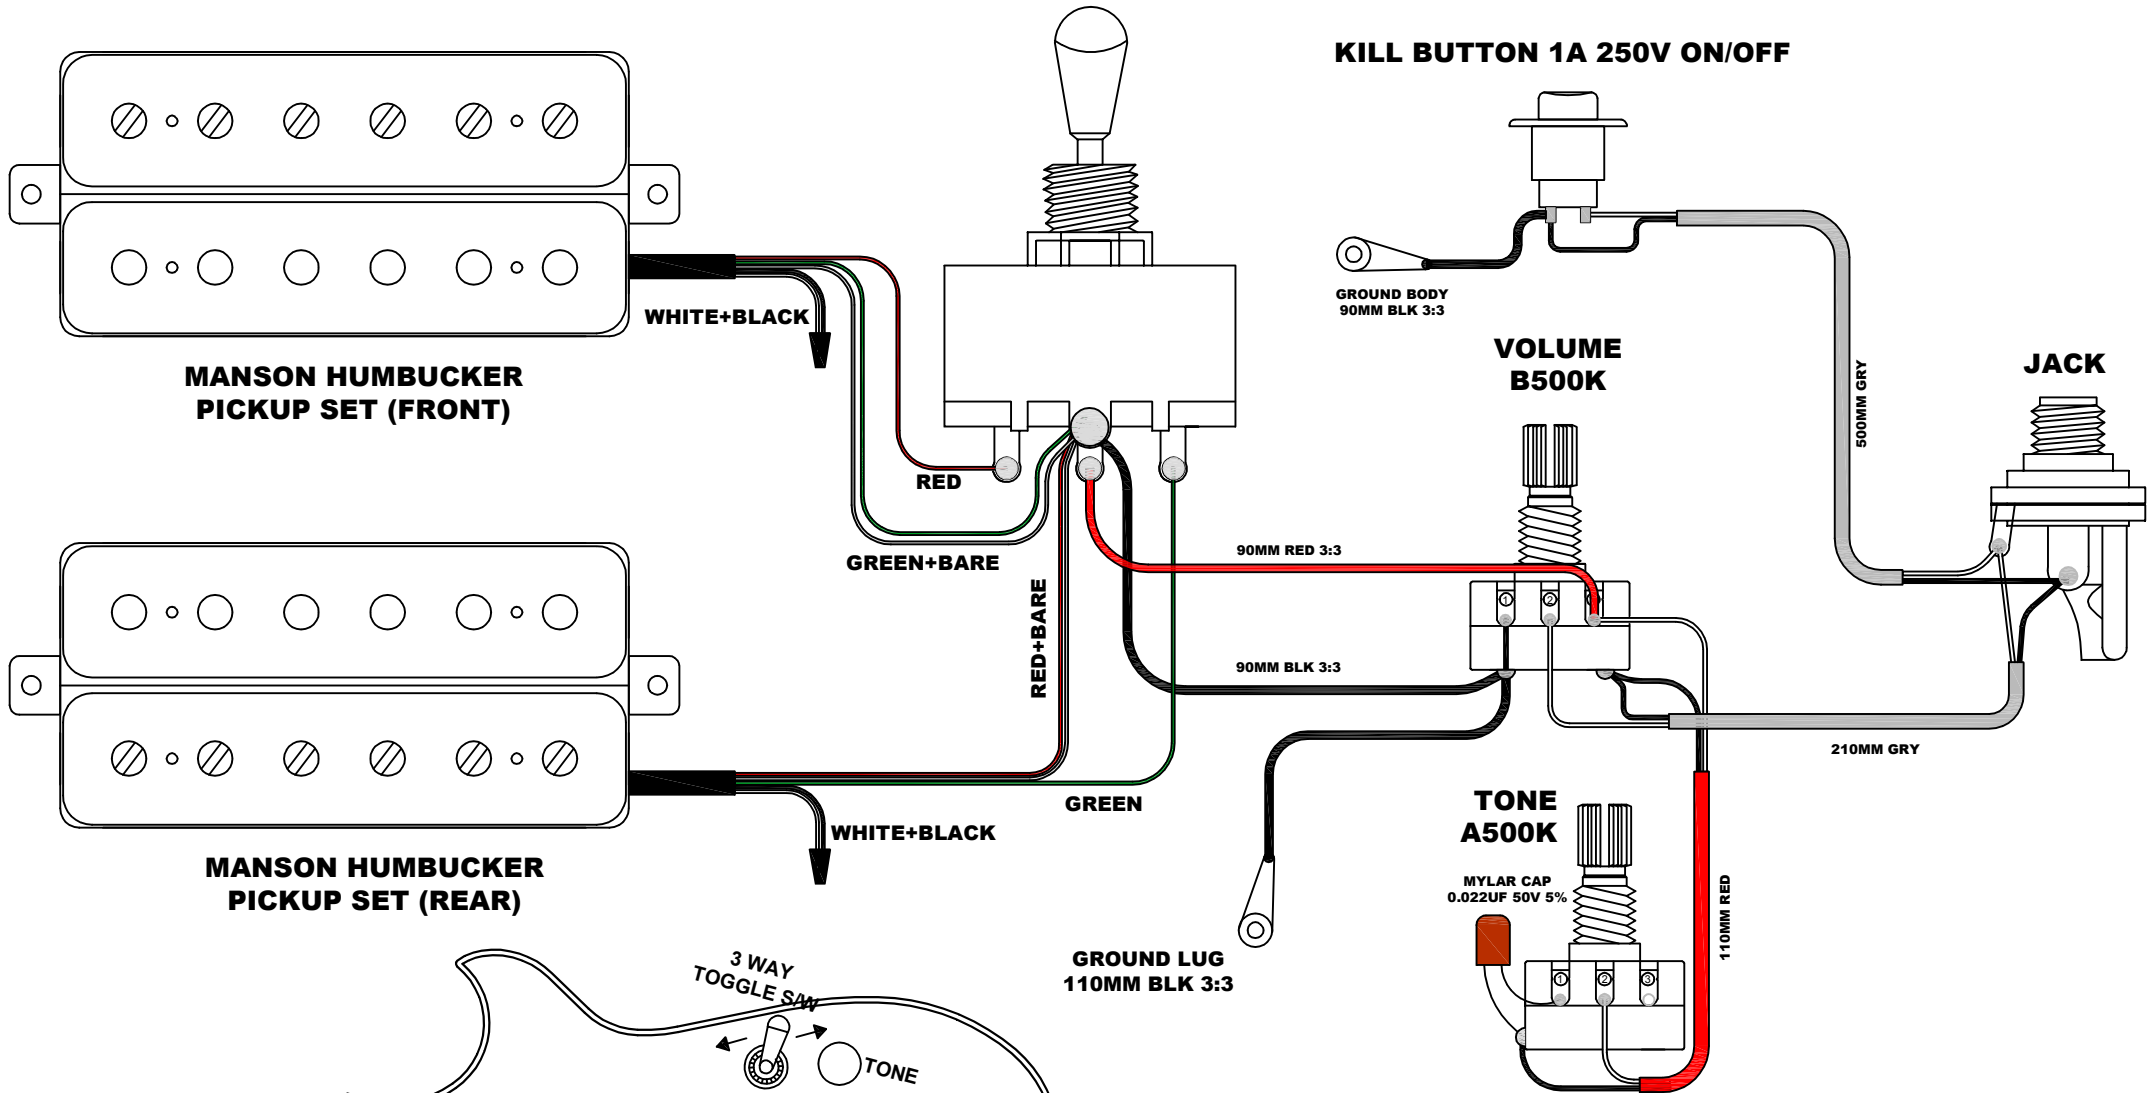

3 WAY TOGGLE SWITCH

MANSON HUMBUCKER PICKUP SET (FRONT)

MANSON HUMBUCKER PICKUP SET (REAR)

PT. CORT INDONESIA			
MODEL NAME	CORT MBM-2H		
DRAWING ON			
APPROVED BY	CHECKED BY	DESIGN BY	DRAWING BY